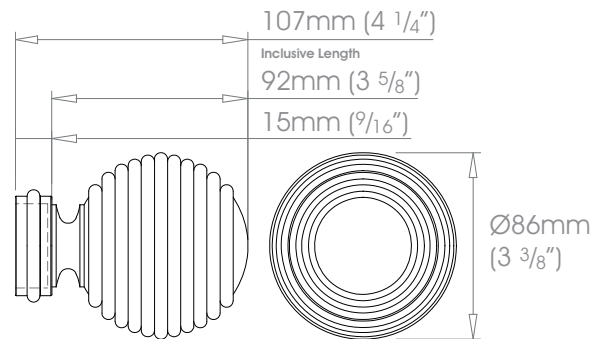

Premium Finishes Can be specified at twice the cost of the standard finish
 Polished Nickel • Polished Brass Plate | Old Silver • Old Pewter • Old Brass • Light Bronze • Bronze Art

30mm (1³/₁₆"

38mm (1¹/₂"

50mm (2"