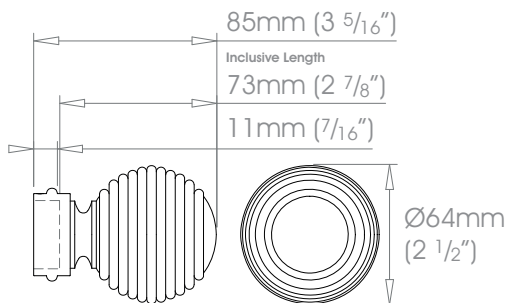

Premium Finishes Can be specified at twice the cost of the standard finish
 Polished Nickel • Polished Brass Plate | Old Silver • Old Pewter • Old Brass • Light Bronze • Bronze Art

30mm (1³/₁₆"

38mm (1¹/₂"

50mm (2"