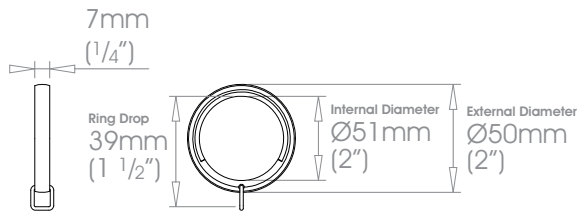

Premium Finishes Can be specified at twice the cost of the standard finish
 Polished Nickel • Polished Brass Plate | Old Silver • Old Pewter • Old Brass • Light Bronze • Bronze Art

30mm (1 3/16")

38mm (1 1/2")

50mm (2")