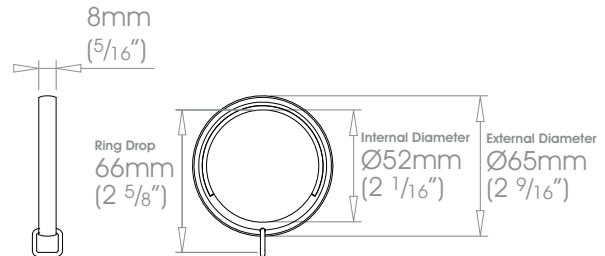

Premium Finishes Can be specified at twice the cost of the standard finish
 Polished Nickel • Polished Brass Plate | Old Silver • Old Pewter • Old Brass • Light Bronze • Bronze Art

30mm (1 3/16")

38mm (1 1/2")

50mm (2")