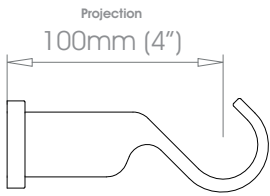

Premium Finishes Can be specified at twice the cost of the standard finish
 Polished Nickel • Polished Brass Plate | Old Silver • Old Pewter • Old Brass • Light Bronze • Bronze Art

30mm (1³/₁₆"

38mm (1¹/₂"

50mm (2")