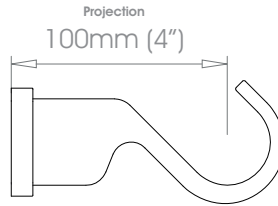

Premium Finishes Can be specified at twice the cost of the standard finish
 Polished Nickel • Polished Brass Plate | Old Silver • Old Pewter • Old Brass • Light Bronze • Bronze Art

30mm (1³/₁₆"

38mm (1¹/₂"

50mm (2")