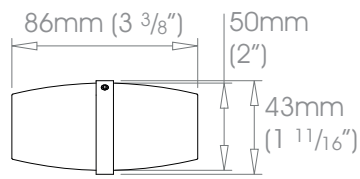

Premium Finishes Can be specified at twice the cost of the standard finish
 Polished Nickel • Polished Brass Plate | Old Silver • Old Pewter • Old Brass • Light Bronze • Bronze Art

30mm (1³/₁₆"

38mm (1¹/₂"

50mm (2")