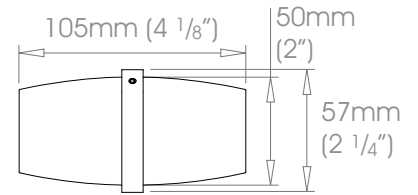

Premium Finishes Can be specified at twice the cost of the standard finish
 Polished Nickel • Polished Brass Plate | Old Silver • Old Pewter • Old Brass • Light Bronze • Bronze Art

30mm (1³/₁₆"

38mm (1¹/₂"

50mm (2")