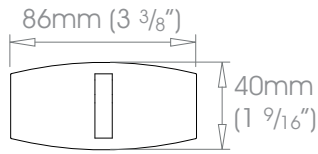

Premium Finishes Can be specified at twice the cost of the standard finish
 Polished Nickel • Polished Brass Plate | Old Silver • Old Pewter • Old Brass • Light Bronze • Bronze Art

30mm (1 3/16")

38mm (1 1/2")

50mm (2")