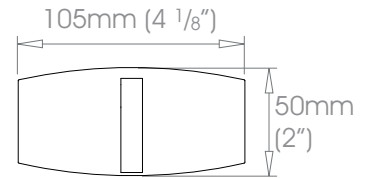

Premium Finishes Can be specified at twice the cost of the standard finish
 Polished Nickel • Polished Brass Plate | Old Silver • Old Pewter • Old Brass • Light Bronze • Bronze Art

30mm (1 3/16")

38mm (1 1/2")

50mm (2")