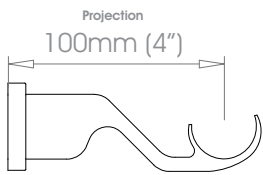

Premium Finishes Can be specified at twice the cost of the standard finish
 Polished Nickel • Polished Brass Plate | Old Silver • Old Pewter • Old Brass • Light Bronze • Bronze Art

30mm (1 3/16")

38mm (1 1/2")

50mm (2")