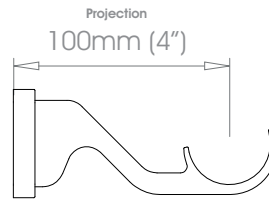

Premium Finishes Can be specified at twice the cost of the standard finish
 Polished Nickel • Polished Brass Plate | Old Silver • Old Pewter • Old Brass • Light Bronze • Bronze Art

30mm (1 3/16")

38mm (1 1/2")

50mm (2")