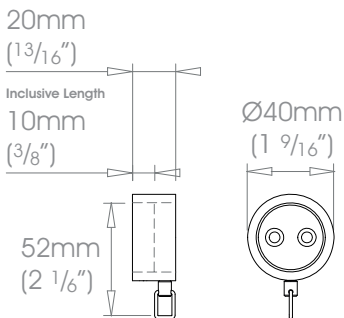

Premium Finishes Can be specified at twice the cost of the standard finish
 Polished Nickel • Polished Brass Plate | Old Silver • Old Pewter • Old Brass • Light Bronze • Bronze Art

30mm (1³/₁₆"

38mm (1¹/₂"

50mm (2")