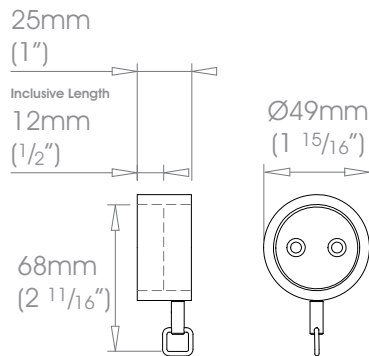

Premium Finishes Can be specified at twice the cost of the standard finish
 Polished Nickel • Polished Brass Plate | Old Silver • Old Pewter • Old Brass • Light Bronze • Bronze Art

30mm (1³/₁₆"

38mm (1¹/₂"

50mm (2")