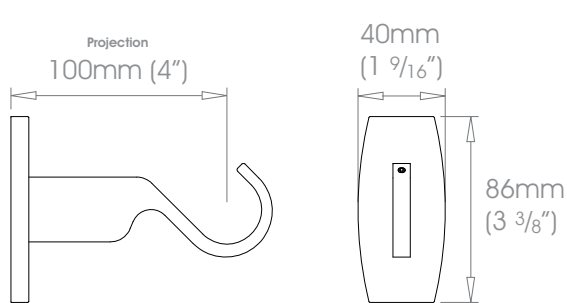

Premium Finishes Can be specified at twice the cost of the standard finish
 Polished Nickel • Polished Brass Plate | Old Silver • Old Pewter • Old Brass • Light Bronze • Bronze Art

30mm (1 3/16")

38mm (1 1/2")

50mm (2")