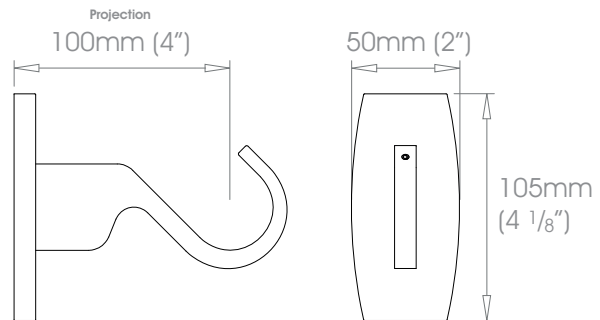

Premium Finishes Can be specified at twice the cost of the standard finish
 Polished Nickel • Polished Brass Plate | Old Silver • Old Pewter • Old Brass • Light Bronze • Bronze Art

30mm (1 3/16")

38mm (1 1/2")

50mm (2")