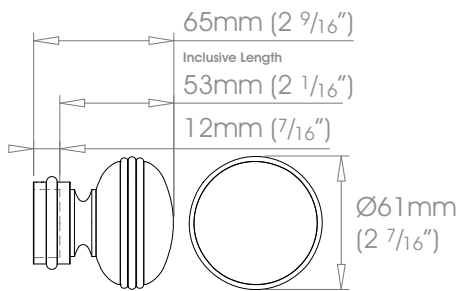

Premium Finishes Can be specified at twice the cost of the standard finish
 Polished Nickel • Polished Brass Plate | Old Silver • Old Pewter • Old Brass • Light Bronze • Bronze Art

30mm (1³/₁₆"

38mm (1¹/₂"

50mm (2"