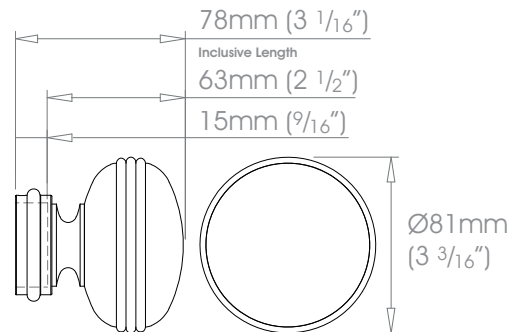

Premium Finishes Can be specified at twice the cost of the standard finish
 Polished Nickel • Polished Brass Plate | Old Silver • Old Pewter • Old Brass • Light Bronze • Bronze Art

30mm (1³/₁₆"

38mm (1¹/₂"

50mm (2"