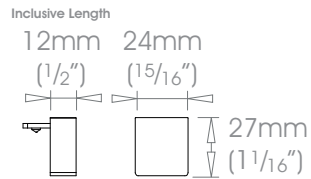

Premium Finishes Can be specified at twice the cost of the standard finish
 Polished Nickel • Polished Brass Plate | Old Silver • Old Pewter • Old Brass • Light Bronze • Bronze Art

Square H27mm (1 1/16")

Flat H36mm (1 7/16")

Round ø30mm (1 3/16")

Round ø50mm (2")