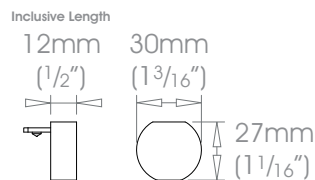

Premium Finishes Can be specified at twice the cost of the standard finish
 Polished Nickel • Polished Brass Plate | Old Silver • Old Pewter • Old Brass • Light Bronze • Bronze Art

Square H27mm (1 1/16")

Flat H36mm (1 7/16")

Round ø30mm (1 3/16")

Round ø50mm (2")