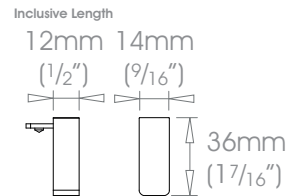

Premium Finishes Can be specified at twice the cost of the standard finish
 Polished Nickel • Polished Brass Plate | Old Silver • Old Pewter • Old Brass • Light Bronze • Bronze Art

Square H27mm (1 1/16")

Flat H36mm (1 7/16")

Round ø30mm (1 3/16")

Round ø50mm (2")