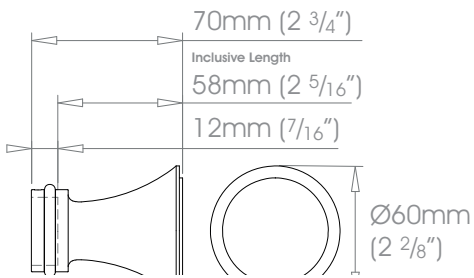

Premium Finishes Can be specified at twice the cost of the standard finish
 Polished Nickel • Polished Brass Plate | Old Silver • Old Pewter • Old Brass • Light Bronze • Bronze Art

Round $\varnothing 30\text{mm}$ ($1\frac{3}{16}$ ")

Round $\varnothing 50\text{mm}$ (2")