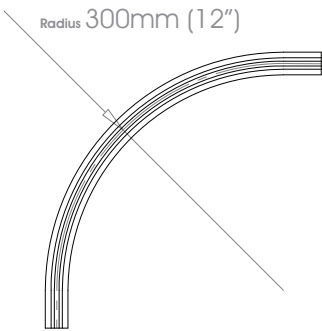

! * Square & 50mm (2") Gliderpole not available in Bright Aluminium or Bright Brass finishes

1. **Finishes** Alabaster • Dusk • Slate • Flint • Barley • Dove • Millstone • Clay • Cocoa • Cloud • Ceramic • Bone • Cream • Parchment • Mineral • Damson Moss • Smoke • Frame Grey • Raven **Coat Options** ☉Matte / ☉Satin / ☉Gloss | Platinum • Champagne • Gold • Cognac • Gunmetal
   Antique Brass • Pewter • Bronzed **Coat Options** ☉Satin / ☉Gloss | Natural Silver | Dawn • Mist • Sunset • Night Sky • Midnight
2. **Premium Finishes** Can be specified at twice the cost of the standard finish
   Bright Aluminium☉ • Bright Brass☉ | Old Silver • Old Pewter • Old Brass • Light Bronze • Bronze Art
   ☉ Not available on Square or 50mm (2") poles

Round $\varnothing 30\text{mm}$ ($1\frac{3}{16}"$)