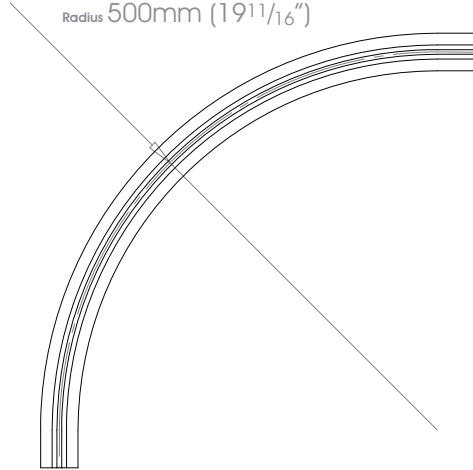

Round $\varnothing 50\text{mm}$ (2")