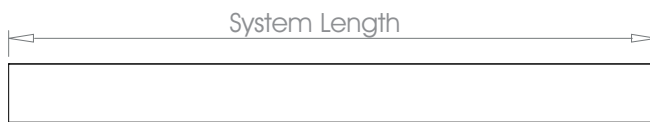

Finishes Alabaster • Dusk • Slate • Flint • Barley • Dove • Millstone • Clay • Cocoa • Cloud • Ceramic • Bone • Cream • Parchment • Mineral • Damson Moss • Smoke • Frame Grey • Raven **Coat Options** @Matte / @Satin / @Gloss | Platinum • Champagne • Gold • Cognac • Gunmetal
Antique Brass • Pewter • Bronzed **Coat Options** @Satin / @Gloss | Natural Silver | Dawn • Mist • Sunset • Night Sky • Midnight

Premium Finishes Can be specified at twice the cost of the standard finish
Bright Aluminium • Bright Brass | Old Silver • Old Pewter • Old Brass • Light Bronze • Bronze Art

Round H30mm (1³/₁₆"