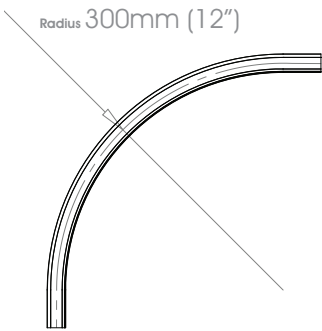

Square H27mm (1 1/16")