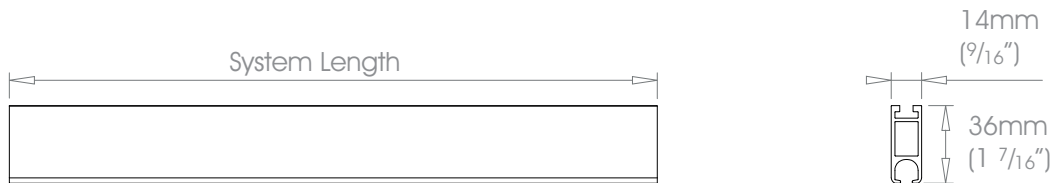

Round H30mm (1³/₁₆"

Gliding Options Glider • Wave® Glider • Roller • Wave® Roller

1. Gliders Single Stack → up to 3m (10')
   Pair Stack →← up to 6m (20')
2. Rollers Single Stack → up to 6m (20')
   Pair Stack →← up to 6m (20')

1. Wave - Gliders Single stack → up to 3m (10')
   Pair stack →← up to 6m (20')
2. Wave - Rollers Single stack → up to 6m (20')
   Pair stack →← up to 6m (20')