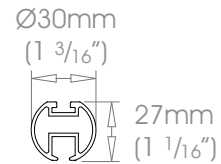

Finishes Alabaster • Dusk • Slate • Flint • Barley • Dove • Millstone • Clay • Cocoa • Cloud • Ceramic • Bone • Cream • Parchment • Mineral • Damson Moss • Smoke • Frame Grey • Raven **Coat Options** @Matte / @Satin / @Gloss | Platinum • Champagne • Gold • Cognac • Gunmetal
Antique Brass • Pewter • Bronzed **Coat Options** @Satin / @Gloss | Natural Silver | Dawn • Mist • Sunset • Night Sky • Midnight

Premium Finishes Can be specified at twice the cost of the standard finish
Bright Aluminium • Bright Brass | Old Silver • Old Pewter • Old Brass • Light Bronze • Bronze Art

Round H30mm (1³/₁₆"