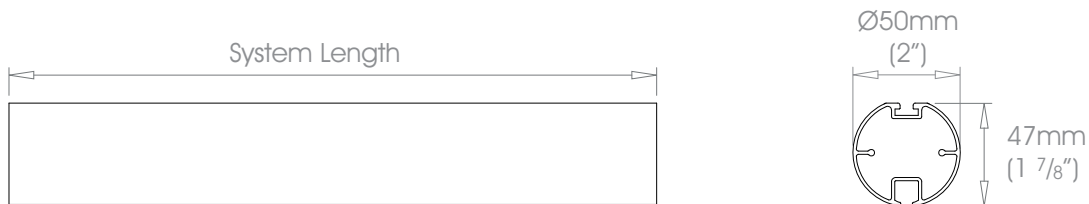

Round H30mm (1³/₁₆"

Gliding Options Glider • Wave® Glider • Roller • Wave® Roller

Gliders Single Stack → up to 3m (10')
Pair Stack →← up to 6m (20')

Rollers Single Stack → up to 6m (20')
Pair Stack →← up to 6m (20')

Wave - Gliders Single stack → up to 3m (10')
Pair stack →← up to 6m (20')

Wave - Rollers Single stack → up to 6m (20')
Pair stack →← up to 6m (20')