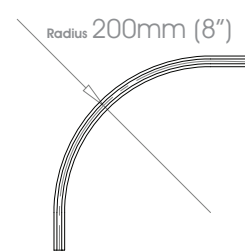

 Gliders Single Stack → up to 3m (10')
 Pair Stack →← up to 6m (20')

 Rollers Single Stack → up to 6m (20')
 Pair Stack →← up to 6m (20')

 Wave - Gliders Single stack → up to 3m (10')
 Pair stack →← up to 6m (20')

 Wave - Rollers Single stack → up to 6m (20')
 Pair stack →← up to 6m (20')

! * Square & 50mm (2") Gliderpole not available in Bright Aluminium or Bright Brass finishes

- Finishes** Alabaster • Dusk • Slate • Flint • Barley • Dove • Millstone • Clay • Cocoa • Cloud • Ceramic • Bone • Cream • Parchment • Mineral • Damson Moss • Smoke • Frame Grey • Raven **Coat Options** ☉Matte / ☉Satin / ☉Gloss | Platinum • Champagne • Gold • Cognac • Gunmetal
 Antique Brass • Pewter • Bronzed **Coat Options** ☉Satin / ☉Gloss | Natural Silver | Dawn • Mist • Sunset • Night Sky • Midnight
- Premium Finishes** Can be specified at twice the cost of the standard finish
 Bright Aluminium☉ • Bright Brass☉ | Old Silver • Old Pewter • Old Brass • Light Bronze • Bronze Art
 ☉ Not available on Square or 50mm (2") poles

Square H27mm (1 1/16")

Flat H36mm (1 7/16")

! * Square & 50mm (2") Gliderpole not available in Bright Aluminium or Bright Brass finishes

- Finishes** Alabaster • Dusk • Slate • Flint • Barley • Dove • Millstone • Clay • Cocoa • Cloud • Ceramic • Bone • Cream • Parchment • Mineral • Damson Moss • Smoke • Frame Grey • Raven **Coat Options** ☉Matte / ☉Satin / ☉Gloss | Platinum • Champagne • Gold • Cognac • Gunmetal
 Antique Brass • Pewter • Bronzed **Coat Options** ☉Satin / ☉Gloss | Natural Silver | Dawn • Mist • Sunset • Night Sky • Midnight
- Premium Finishes** Can be specified at twice the cost of the standard finish
 Bright Aluminium☉ • Bright Brass☉ | Old Silver • Old Pewter • Old Brass • Light Bronze • Bronze Art
 ☉ Not available on Square or 50mm (2") poles

Square H27mm (1 1/16")

Flat H36mm (1 7/16")

Round ø30mm (1 3/16")

Round ø50mm (2")