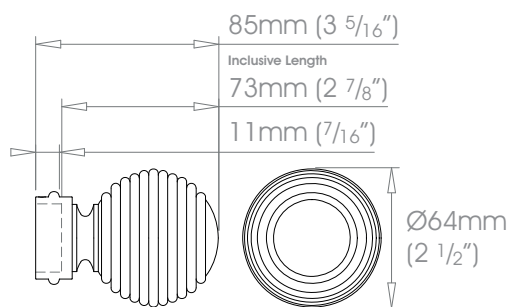

Premium Finishes Can be specified at twice the cost of the standard finish
 Polished Nickel • Polished Brass Plate | Old Silver • Old Pewter • Old Brass • Light Bronze • Bronze Art

Round $\varnothing 30\text{mm}$ ($1\frac{3}{16}$ "

Round $\varnothing 50\text{mm}$ (2"