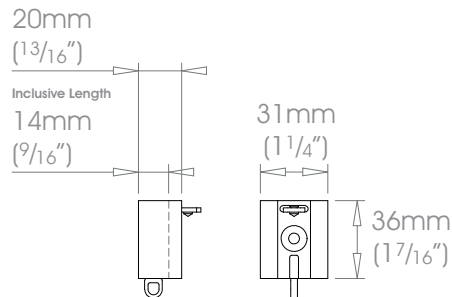

Flat Single Bracket - Recess

Round Single Bracket - Recess

Recess brackets are not suitable for use with ceiling brackets

- Finishes** Alabaster • Dusk • Slate • Flint • Barley • Dove • Millstone • Clay • Cocoa • Cloud • Ceramic • Bone • Cream • Parchment • Mineral • Damson Moss • Smoke • Frame Grey • Raven **Coat Options** @Matte / @Satin / @Gloss | Platinum • Champagne • Gold • Cognac • Gunmetal
 Antique Brass • Pewter • Bronzed **Coat Options** @Satin / @Gloss | Natural Silver | Dawn • Mist • Sunset • Night Sky • Midnight
- Premium Finishes** Can be specified at twice the cost of the standard finish
 Polished Nickel • Polished Brass Plate | Old Silver • Old Pewter • Old Brass • Light Bronze • Bronze Art

Square H27mm (1 1/16")

Flat H36mm (1 7/16")

Round ø30mm (1 3/16")

Round ø50mm (2")