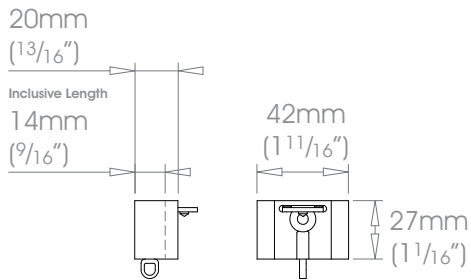

Flat Single Bracket - Recess

Round Single Bracket - Recess

Recess brackets are not suitable for use with ceiling brackets

- Finishes** Alabaster • Dusk • Slate • Flint • Barley • Dove • Millstone • Clay • Cocoa • Cloud • Ceramic • Bone • Cream • Parchment • Mineral • Damson Moss • Smoke • Frame Grey • Raven **Coat Options** @Matte / @Satin / @Gloss | Platinum • Champagne • Gold • Cognac • Gunmetal
 Antique Brass • Pewter • Bronzed **Coat Options** @Satin / @Gloss | Natural Silver | Dawn • Mist • Sunset • Night Sky • Midnight
- Premium Finishes** Can be specified at twice the cost of the standard finish
 Polished Nickel • Polished Brass Plate | Old Silver • Old Pewter • Old Brass • Light Bronze • Bronze Art

Square H27mm (1 1/16")

Flat H36mm (1 7/16")

Round ø30mm (1 3/16")

Round ø50mm (2")