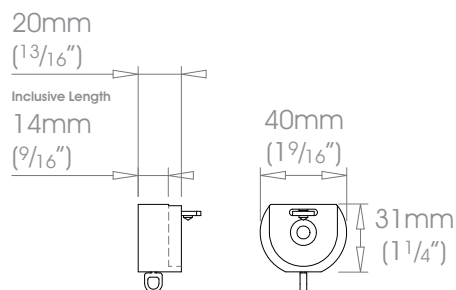

Flat Single Bracket - Recess

Round Single Bracket - Recess

Recess brackets are not suitable for use with ceiling brackets

- Finishes** Alabaster • Dusk • Slate • Flint • Barley • Dove • Millstone • Clay • Cocoa • Cloud • Ceramic • Bone • Cream • Parchment • Mineral • Damson Moss • Smoke • Frame Grey • Raven **Coat Options** @Matte / @Satin / @Gloss | Platinum • Champagne • Gold • Cognac • Gunmetal
 Antique Brass • Pewter • Bronzed **Coat Options** @Satin / @Gloss | Natural Silver | Dawn • Mist • Sunset • Night Sky • Midnight
- Premium Finishes** Can be specified at twice the cost of the standard finish
 Polished Nickel • Polished Brass Plate | Old Silver • Old Pewter • Old Brass • Light Bronze • Bronze Art

Square H27mm (1 1/16")

Flat H36mm (1 7/16")

Round ø30mm (1 3/16")

Round ø50mm (2")