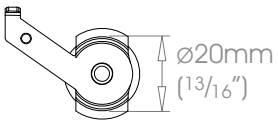

Silent Gliss

Somfy

Lutron

Brackets supplied in Silver finish.

Silent Gliss

Somfy

Lutron