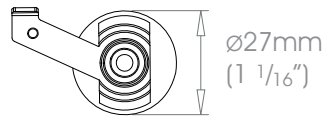

Silent Gliss

Somfy

Lutron

Brackets supplied in Silver finish.

Silent Gliss

Somfy

Lutron