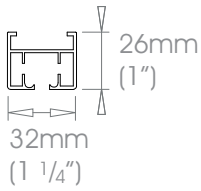

Single Stack →

Gliding Options Roller • Ripplefold® Roller