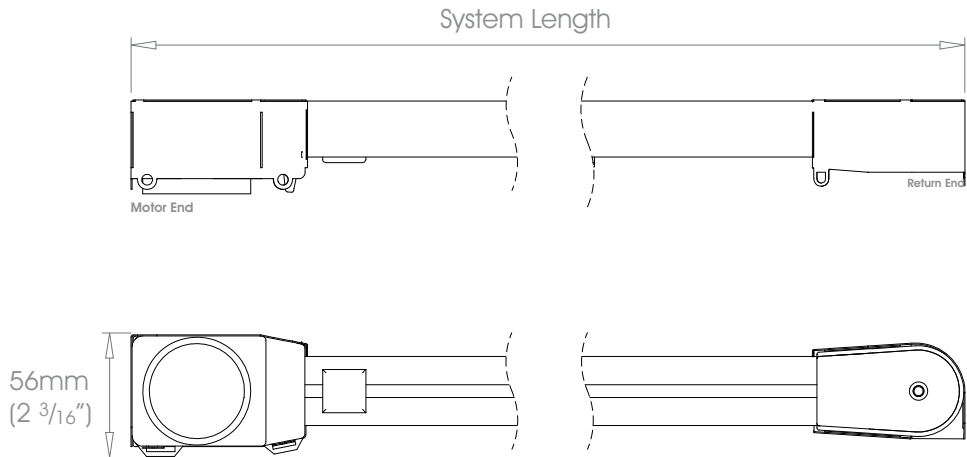

Pair Stack →←

Gliding Options Roller • Ripplefold® Roller