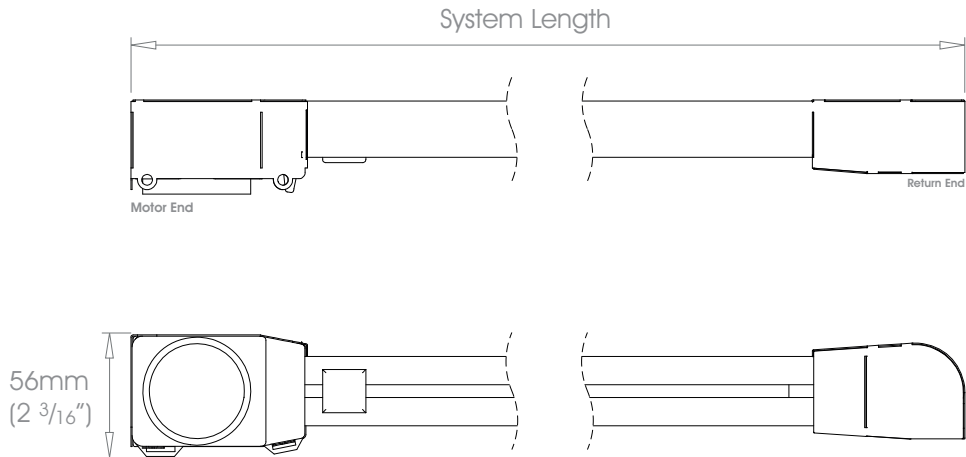

Single Stack →

Gliding Options Roller • Ripplefold® Roller