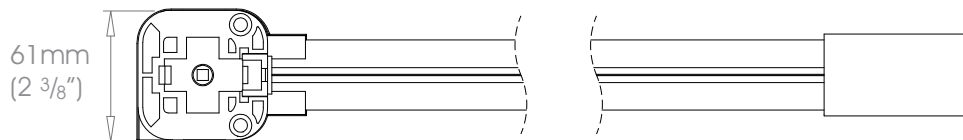

Single Stack →

Gliding Options Glider • Wave® Glider • Roller • Wave® Roller