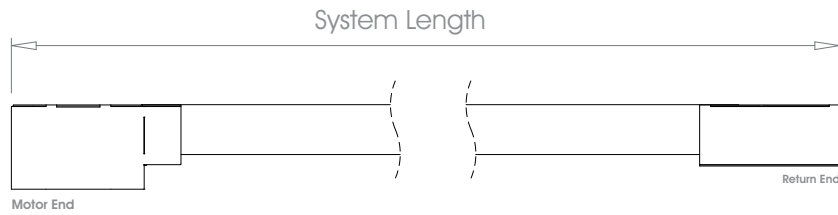

Single Stack →

Gliding Options Glider • Wave® Glider • Roller • Wave® Roller