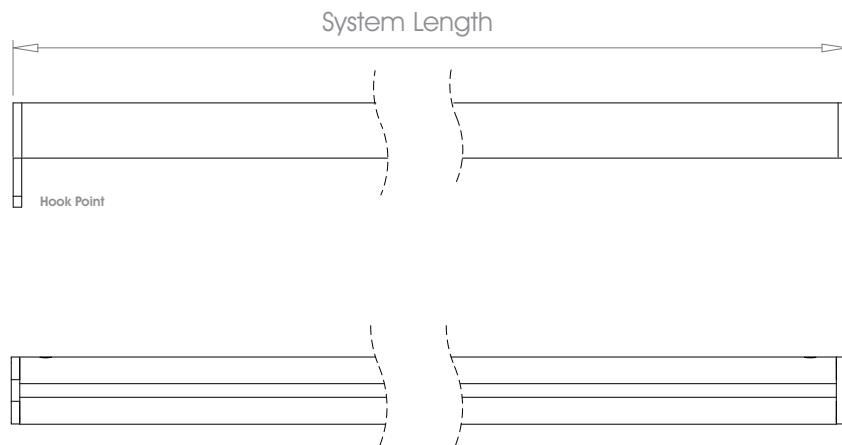

Premium Finishes Can be specified at twice the cost of the standard finish
 Old Silver • Old Pewter • Old Brass • Light Bronze • Bronze Art

Single Stack →

Gliding Options Roller • Ripple Roller • Ripplefold® Roller