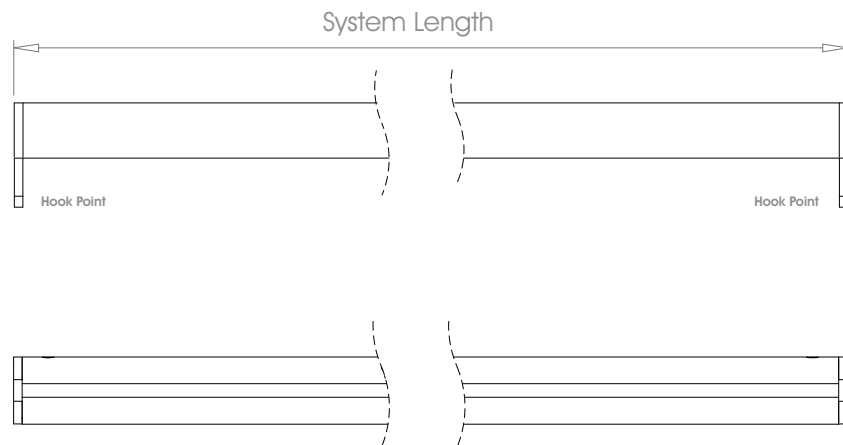

Gliding Options Roller • Ripple Roller • Ripplefold® Roller