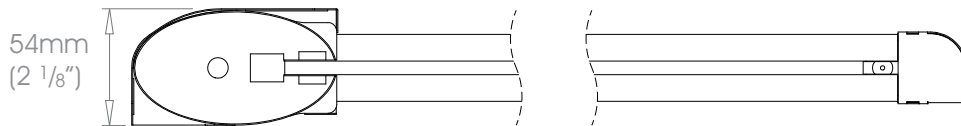

Single Stack →

Gliding Options Roller • Ripple Roller • Ripplefold® Roller