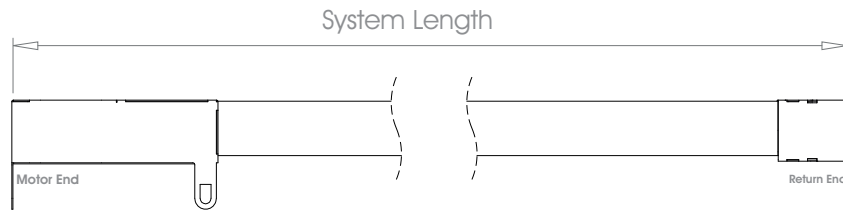

Single Stack →

Gliding Options Roller • Ripple Roller • Ripplefold® Roller