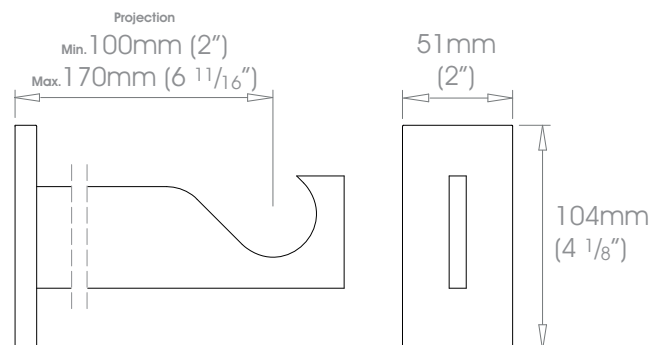

19mm (3/4")

25mm (1")

30mm (1 3/16")

38mm (1 1/2")

- Finishes** Alabaster • Dusk • Slate • Flint • Barley • Dove • Millstone • Clay • Cocoa • Cloud • Ceramic • Bone • Cream • Parchment • Mineral • Damson Moss • Smoke • Frame Grey • Raven **Coat Options** @Matte / @Satin / @Gloss | Platinum • Champagne • Gold • Cognac • Gunmetal
 Antique Brass • Pewter • Bronzed **Coat Options** @Satin / @Gloss | Dawn • Mist • Sunset • Night Sky • Midnight | Brushed Stainless • Natural Silver
- Premium Finishes** Can be specified at twice the cost of the standard finish
 Brushed Brass Tint • Brushed Bronze Tint • Brushed Carbon Tint | Polished Nickel • Polished Brass Plate | Old Silver • Old Pewter • Old Brass
 Light Bronze • Bronze Art

50mm (2")