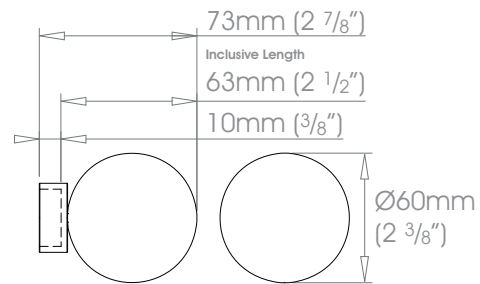

Finishes Alabaster • Dusk • Slate • Flint • Barley • Dove • Millstone • Clay • Cocoa • Cloud • Ceramic • Bone • Cream • Parchment • Mineral • Damson Moss • Smoke • Frame Grey • Raven **Coat Options** @Matte / @Satin / @Gloss | Platinum • Champagne • Gold • Cognac • Gunmetal
Antique Brass • Pewter • Bronzed **Coat Options** @Satin / @Gloss | Dawn • Mist • Sunset • Night Sky • Midnight | Brushed Stainless • Natural Silver

Premium Finishes Can be specified at twice the cost of the standard finish
Brushed Brass Tint • Brushed Bronze Tint • Brushed Carbon Tint | Polished Nickel • Polished Brass Plate | Old Silver • Old Pewter • Old Brass
Light Bronze • Bronze Art

19mm (3/4")

25mm (1")

30mm (1 3/16")

38mm (1 1/2")