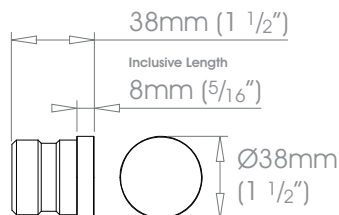

19mm (3/4")

25mm (1")

30mm (1 3/16")

38mm (1 1/2")

! * Not suitable for use with acrylic pole

- Finishes** Alabaster • Dusk • Slate • Flint • Barley • Dove • Millstone • Clay • Cocoa • Cloud • Ceramic • Bone • Cream • Parchment • Mineral • Damson Moss • Smoke • Frame Grey • Raven **Coat Options** @Matte / @Satin / @Gloss | Platinum • Champagne • Gold • Cognac • Gunmetal
 Antique Brass • Pewter • Bronzed **Coat Options** @Satin / @Gloss | Dawn • Mist • Sunset • Night Sky • Midnight | Brushed Stainless • Natural Silver
- Premium Finishes** Can be specified at twice the cost of the standard finish
 Brushed Brass Tint • Brushed Bronze Tint • Brushed Carbon Tint | Polished Nickel | Old Silver • Old Pewter • Old Brass • Light Bronze • Bronze Art

50mm (2")*