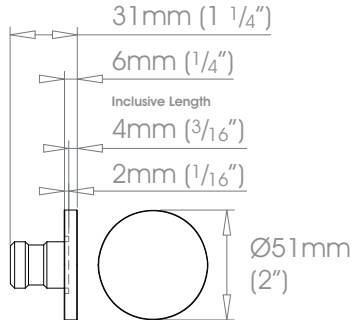

19mm (3/4")

25mm (1")

30mm (1 3/16")

38mm (1 1/2")

\* Not suitable for use with acrylic pole

- Finishes** Alabaster • Dusk • Slate • Flint • Barley • Dove • Millstone • Clay • Cocoa • Cloud • Ceramic • Bone • Cream • Parchment • Mineral • Damson Moss • Smoke • Frame Grey • Raven **Coat Options** @Matte / @Satin / @Gloss | Platinum • Champagne • Gold • Cognac • Gunmetal  
 Antique Brass • Pewter • Bronzed **Coat Options** @Satin / @Gloss | Dawn • Mist • Sunset • Night Sky • Midnight | Brushed Stainless • Natural Silver
- Premium Finishes** Can be specified at twice the cost of the standard finish  
 Brushed Brass Tint • Brushed Bronze Tint • Brushed Carbon Tint | Polished Nickel | Old Silver • Old Pewter • Old Brass • Light Bronze • Bronze Art

50mm (2")\*