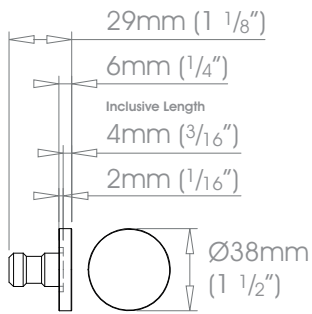

19mm (3/4")

25mm (1")

30mm (1 3/16")

38mm (1 1/2")

\* Not suitable for use with acrylic pole

- Finishes** Alabaster • Dusk • Slate • Flint • Barley • Dove • Millstone • Clay • Cocoa • Cloud • Ceramic • Bone • Cream • Parchment • Mineral • Damson Moss • Smoke • Frame Grey • Raven **Coat Options** @Matte / @Satin / @Gloss | Platinum • Champagne • Gold • Cognac • Gunmetal  
 Antique Brass • Pewter • Bronzed **Coat Options** @Satin / @Gloss | Dawn • Mist • Sunset • Night Sky • Midnight | Brushed Stainless • Natural Silver
- Premium Finishes** Can be specified at twice the cost of the standard finish  
 Brushed Brass Tint • Brushed Bronze Tint • Brushed Carbon Tint | Polished Nickel | Old Silver • Old Pewter • Old Brass • Light Bronze • Bronze Art

50mm (2")\*