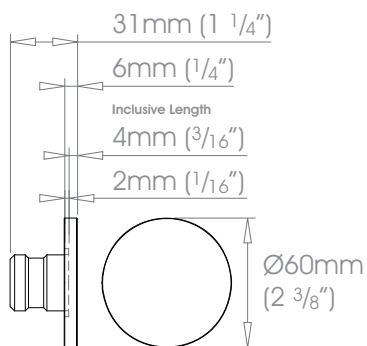

19mm (3/4")

25mm (1")

30mm (1 3/16")

38mm (1 1/2")

\* Not suitable for use with acrylic pole

- Finishes** Alabaster • Dusk • Slate • Flint • Barley • Dove • Millstone • Clay • Cocoa • Cloud • Ceramic • Bone • Cream • Parchment • Mineral • Damson Moss • Smoke • Frame Grey • Raven **Coat Options** @Matte / @Satin / @Gloss | Platinum • Champagne • Gold • Cognac • Gunmetal  
 Antique Brass • Pewter • Bronzed **Coat Options** @Satin / @Gloss | Dawn • Mist • Sunset • Night Sky • Midnight | Brushed Stainless • Natural Silver
- Premium Finishes** Can be specified at twice the cost of the standard finish  
 Brushed Brass Tint • Brushed Bronze Tint • Brushed Carbon Tint | Polished Nickel | Old Silver • Old Pewter • Old Brass • Light Bronze • Bronze Art

50mm (2")\*