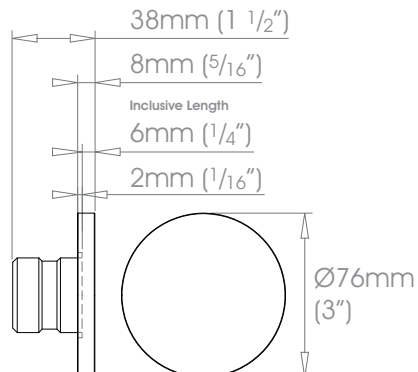

19mm (3/4")

25mm (1")

30mm (1 3/16")

38mm (1 1/2")

\* Not suitable for use with acrylic pole

- Finishes** Alabaster • Dusk • Slate • Flint • Barley • Dove • Millstone • Clay • Cocoa • Cloud • Ceramic • Bone • Cream • Parchment • Mineral • Damson Moss • Smoke • Frame Grey • Raven **Coat Options** @Matte / @Satin / @Gloss | Platinum • Champagne • Gold • Cognac • Gunmetal  
 Antique Brass • Pewter • Bronzed **Coat Options** @Satin / @Gloss | Dawn • Mist • Sunset • Night Sky • Midnight | Brushed Stainless • Natural Silver
- Premium Finishes** Can be specified at twice the cost of the standard finish  
 Brushed Brass Tint • Brushed Bronze Tint • Brushed Carbon Tint | Polished Nickel | Old Silver • Old Pewter • Old Brass • Light Bronze • Bronze Art

50mm (2")\*