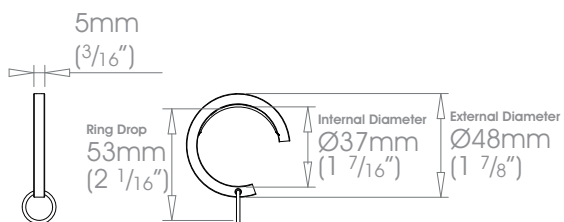

19mm (3/4")

25mm (1")

30mm (1 3/16")

38mm (1 1/2")

- Finishes** Alabaster • Dusk • Slate • Flint • Barley • Dove • Millstone • Clay • Cocoa • Cloud • Ceramic • Bone • Cream • Parchment • Mineral • Damson Moss • Smoke • Frame Grey • Raven **Coat Options** @Matte / @Satin / @Gloss | Platinum • Champagne • Gold • Cognac • Gunmetal
 Antique Brass • Pewter • Bronzed **Coat Options** @Satin / @Gloss | Dawn • Mist • Sunset • Night Sky • Midnight | Brushed Stainless • Natural Silver
- Premium Finishes** Can be specified at twice the cost of the standard finish
 Brushed Brass Tint • Brushed Bronze Tint • Brushed Carbon Tint | Polished Nickel • Polished Brass Plate | Old Silver • Old Pewter • Old Brass
 Light Bronze • Bronze Art

50mm (2")