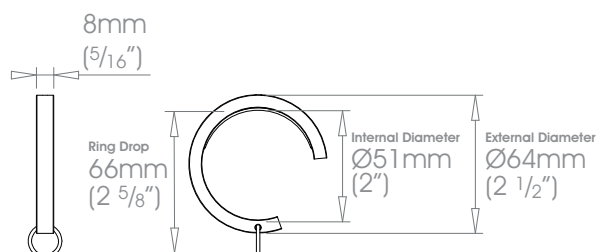

19mm (3/4")

25mm (1")

30mm (1 3/16")

38mm (1 1/2")

- Finishes** Alabaster • Dusk • Slate • Flint • Barley • Dove • Millstone • Clay • Cocoa • Cloud • Ceramic • Bone • Cream • Parchment • Mineral • Damson Moss • Smoke • Frame Grey • Raven **Coat Options** @Matte / @Satin / @Gloss | Platinum • Champagne • Gold • Cognac • Gunmetal
 Antique Brass • Pewter • Bronzed **Coat Options** @Satin / @Gloss | Dawn • Mist • Sunset • Night Sky • Midnight | Brushed Stainless • Natural Silver
- Premium Finishes** Can be specified at twice the cost of the standard finish
 Brushed Brass Tint • Brushed Bronze Tint • Brushed Carbon Tint | Polished Nickel • Polished Brass Plate | Old Silver • Old Pewter • Old Brass
 Light Bronze • Bronze Art

50mm (2")