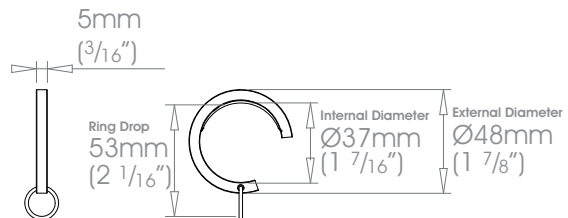

Finishes Alabaster • Dusk • Slate • Flint • Barley • Dove • Millstone • Clay • Cocoa • Cloud • Ceramic • Bone • Cream • Parchment • Mineral • Damson Moss • Smoke • Frame Grey • Raven **Coat Options** @Matte / @Satin / @Gloss | Platinum • Champagne • Gold • Cognac • Gunmetal
Antique Brass • Pewter • Bronzed **Coat Options** @Satin / @Gloss | Dawn • Mist • Sunset • Night Sky • Midnight | Brushed Stainless • Natural Silver

Premium Finishes Can be specified at twice the cost of the standard finish
Brushed Brass Tint • Brushed Bronze Tint • Brushed Carbon Tint | Polished Nickel • Polished Brass Plate | Old Silver • Old Pewter • Old Brass
Light Bronze • Bronze Art

19mm (3/4")

25mm (1")

30mm (1 3/16")

38mm (1 1/2")