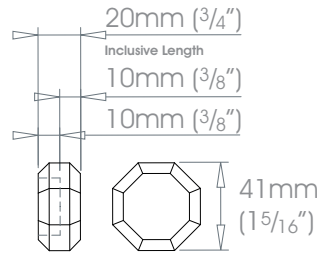

Finishes Alabaster • Dusk • Slate • Flint • Barley • Dove • Millstone • Clay • Cocoa • Cloud • Ceramic • Bone • Cream • Parchment • Mineral • Damson Moss • Smoke • Frame Grey • Raven **Coat Options** @Matte / @Satin / @Gloss | Platinum • Champagne • Gold • Cognac • Gunmetal
Antique Brass • Pewter • Bronzed **Coat Options** @Satin / @Gloss | Dawn • Mist • Sunset • Night Sky • Midnight | Brushed Stainless • Natural Silver

Premium Finishes Can be specified at twice the cost of the standard finish
Brushed Brass Tint • Brushed Bronze Tint • Brushed Carbon Tint | Polished Nickel • Polished Brass Plate | Old Silver • Old Pewter • Old Brass
Light Bronze • Bronze Art

19mm (3/4")

25mm (1")

30mm (1 3/16")

38mm (1 1/2")