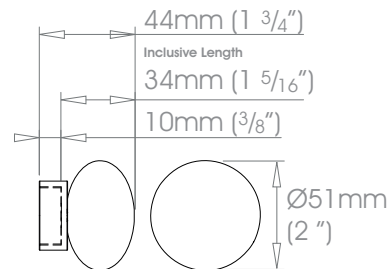

Finishes Alabaster • Dusk • Slate • Flint • Barley • Dove • Millstone • Clay • Cocoa • Cloud • Ceramic • Bone • Cream • Parchment • Mineral • Damson Moss • Smoke • Frame Grey • Raven **Coat Options** @Matte / @Satin / @Gloss | Platinum • Champagne • Gold • Cognac • Gunmetal
Antique Brass • Pewter • Bronzed **Coat Options** @Satin / @Gloss | Dawn • Mist • Sunset • Night Sky • Midnight | Brushed Stainless • Natural Silver

Premium Finishes Can be specified at twice the cost of the standard finish
Brushed Brass Tint • Brushed Bronze Tint • Brushed Carbon Tint | Polished Nickel • Polished Brass Plate | Old Silver • Old Pewter • Old Brass
Light Bronze • Bronze Art

19mm (3/4")

25mm (1")

30mm (1 3/16")

38mm (1 1/2")