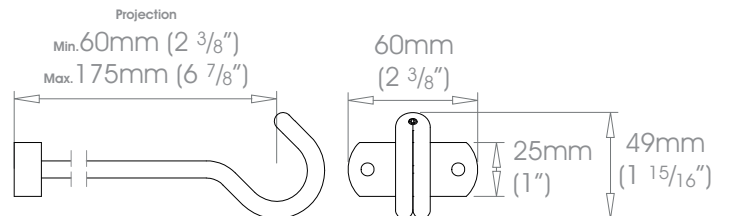

Finishes Polished • Natural Steel • Brass Toned • Matte Brass Toned • Antique Brass® • Bronzed® • Oil Rubbed • Waxed • Flint®
Coat Options © Satin

19mm (3/4")

25mm (1")

38mm (1 1/2")

50mm (2") - NOT AVAILABLE