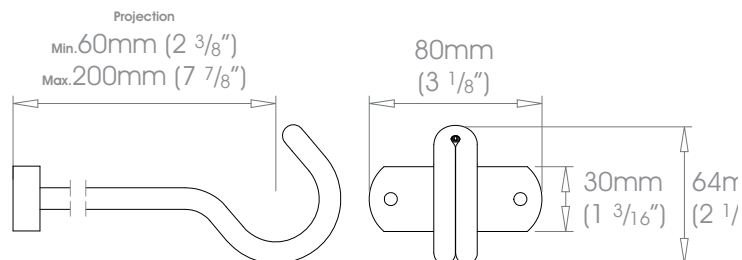

Finishes Polished • Natural Steel • Brass Toned • Matte Brass Toned • Antique Brass® • Bronzed® • Oil Rubbed • Waxed • Flint®
Coat Options © Satin

19mm (3/4")

25mm (1")

38mm (1 1/2")

50mm (2") - NOT AVAILABLE