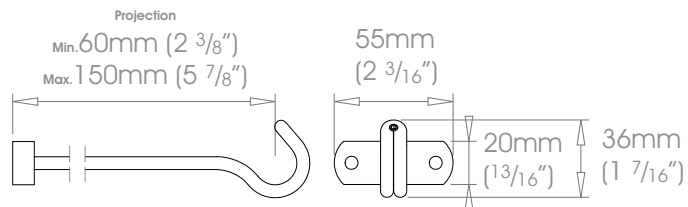

Finishes Polished • Natural Steel • Brass Toned • Matte Brass Toned • Antique Brass® • Bronzed® • Oil Rubbed • Waxed • Flint®
Coat Options © Satin

19mm (3/4")

25mm (1")

38mm (1 1/2")

50mm (2") - NOT AVAILABLE