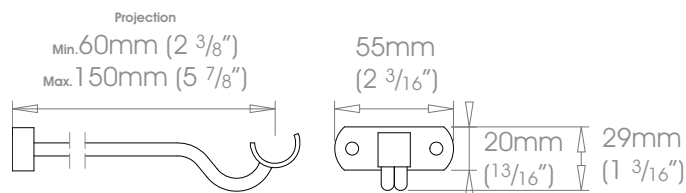

Finishes

Polished • Natural Steel • Brass Toned • Matte Brass Toned • Antique Brass® • Bronzed® • Oil Rubbed • Waxed • Flint®
Coat Options © Satin

19mm (3/4")

25mm (1")

38mm (1 1/2")

50mm (2") - NOT AVAILABLE