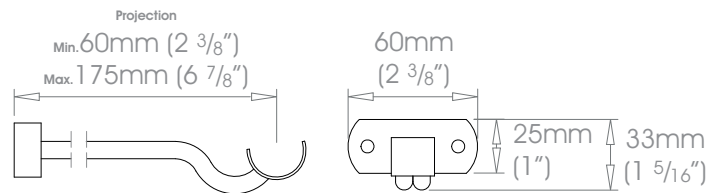

Finishes

Polished • Natural Steel • Brass Toned • Matte Brass Toned • Antique Brass® • Bronzed® • Oil Rubbed • Waxed • Flint®
Coat Options © Satin

19mm (3/4")

25mm (1")

38mm (1 1/2")

50mm (2") - NOT AVAILABLE