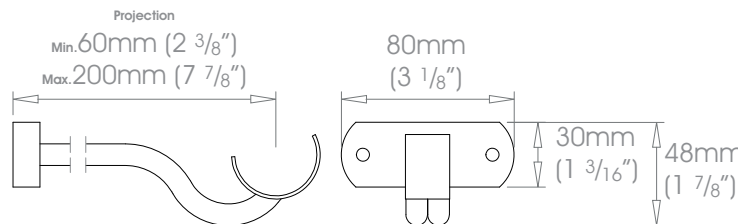

Finishes

Polished • Natural Steel • Brass Toned • Matte Brass Toned • Antique Brass® • Bronzed® • Oil Rubbed • Waxed • Flint®
Coat Options © Satin

19mm (3/4")

25mm (1")

38mm (1 1/2")

50mm (2") - NOT AVAILABLE