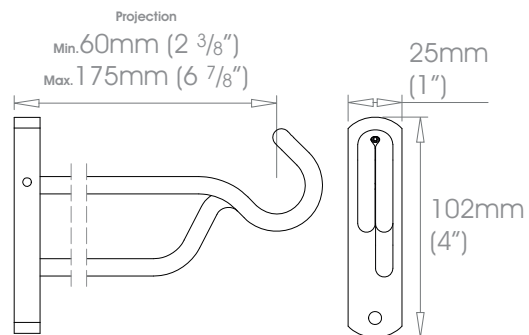

Finishes

Polished • Natural Steel • Brass Toned • Matte Brass Toned • Antique Brass® • Bronzed® • Oil Rubbed • Waxed • Flint®
Coat Options © Satin

19mm (3/4")

25mm (1")

38mm (1 1/2")

50mm (2") - NOT AVAILABLE