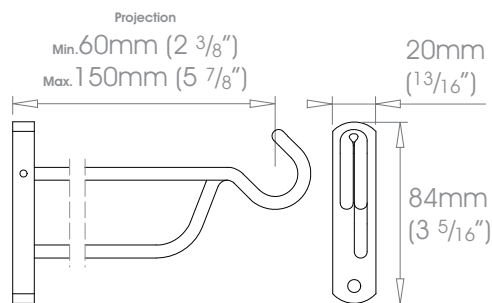

Finishes

Polished • Natural Steel • Brass Toned • Matte Brass Toned • Antique Brass® • Bronzed® • Oil Rubbed • Waxed • Flint®
Coat Options © Satin

19mm (3/4")

25mm (1")

38mm (1 1/2")

50mm (2") - NOT AVAILABLE