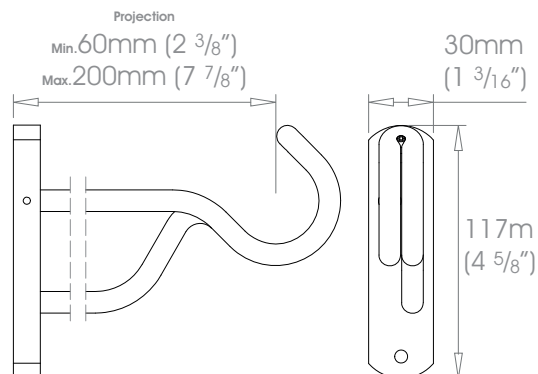

Finishes

Polished • Natural Steel • Brass Toned • Matte Brass Toned • Antique Brass® • Bronzed® • Oil Rubbed • Waxed • Flint®
Coat Options © Satin

19mm (3/4")

25mm (1")

38mm (1 1/2")

50mm (2") - NOT AVAILABLE