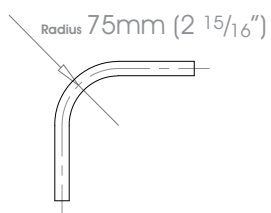

Finishes

Polished • Natural Steel • Brass Toned • Matte Brass Toned • Antique Brass® • Bronzed® • Oil Rubbed • Waxed • Flint®
Coat Options © Satin

19mm (3/4")

25mm (1")

38mm (1 1/2")

50mm (2")