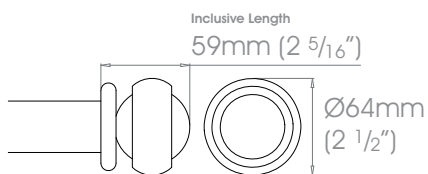

Finishes

Polished • Natural Steel • Brass Toned • Matte Brass Toned • Antique Brass® • Bronzed® • Oil Rubbed • Waxed • Flint®
Coat Options © Satin

19mm (3/4")

25mm (1")

38mm (1 1/2")

50mm (2")