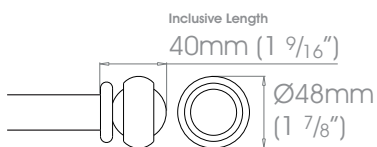

Finishes

Polished • Natural Steel • Brass Toned • Matte Brass Toned • Antique Brass® • Bronzed® • Oil Rubbed • Waxed • Flint®
Coat Options © Satin

19mm (3/4")

25mm (1")

38mm (1 1/2")

50mm (2")