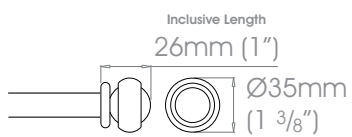

Finishes

Polished • Natural Steel • Brass Toned • Matte Brass Toned • Antique Brass® • Bronzed® • Oil Rubbed • Waxed • Flint®
Coat Options © Satin

19mm (3/4")

25mm (1")

38mm (1 1/2")

50mm (2")