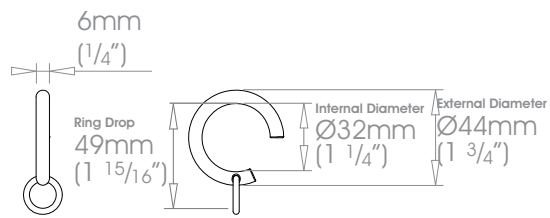

Finishes Polished • Natural Steel • Brass Toned • Matte Brass Toned • Antique Brass® • Bronzed® • Oil Rubbed • Waxed • Flint®
Coat Options © Satin

19mm (3/4")

25mm (1")

38mm (1 1/2")

50mm (2")