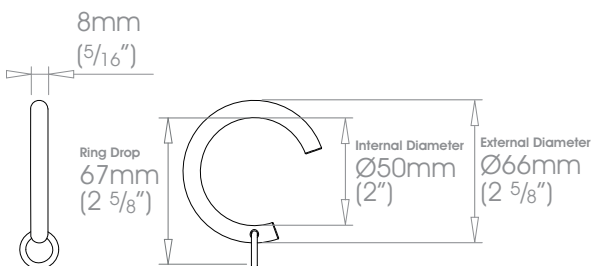

Finishes Polished • Natural Steel • Brass Toned • Matte Brass Toned • Antique Brass® • Bronzed® • Oil Rubbed • Waxed • Flint®
Coat Options © Satin

19mm (3/4")

25mm (1")

38mm (1 1/2")

50mm (2")