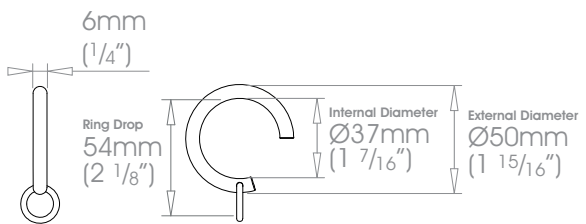

Finishes Polished • Natural Steel • Brass Toned • Matte Brass Toned • Antique Brass® • Bronzed® • Oil Rubbed • Waxed • Flint®
Coat Options © Satin

19mm (3/4")

25mm (1")

38mm (1 1/2")

50mm (2")