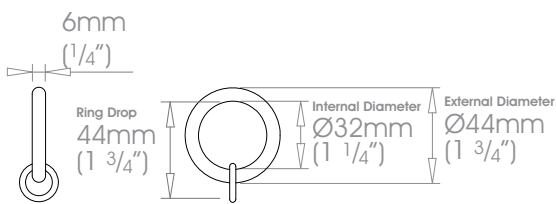

Finishes

Polished • Natural Steel • Brass Toned • Matte Brass Toned • Antique Brass® • Bronzed® • Oil Rubbed • Waxed • Flint®
Coat Options © Satin

19mm (3/4")

25mm (1")

38mm (1 1/2")

50mm (2")