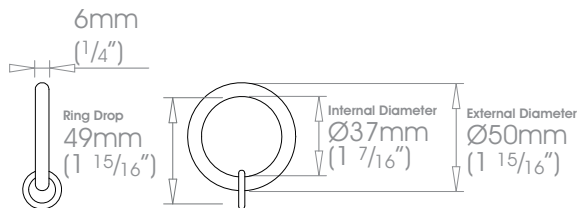

Finishes

Polished • Natural Steel • Brass Toned • Matte Brass Toned • Antique Brass® • Bronzed® • Oil Rubbed • Waxed • Flint®
Coat Options © Satin

19mm (3/4")

25mm (1")

38mm (1 1/2")

50mm (2")