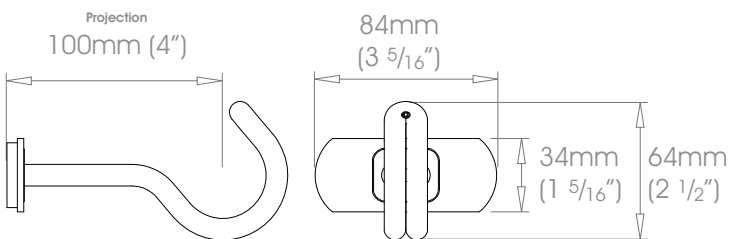

Finishes

Polished • Natural Steel • Brass Toned • Matte Brass Toned • Antique Brass® • Bronzed® • Oil Rubbed • Waxed • Flint®
Coat Options © Satin

19mm (3/4")

25mm (1")

38mm (1 1/2")

50mm (2")