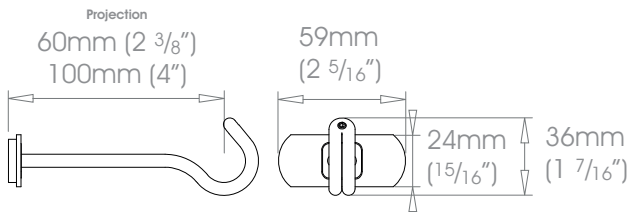

Finishes

Polished • Natural Steel • Brass Toned • Matte Brass Toned • Antique Brass® • Bronzed® • Oil Rubbed • Waxed • Flint®
Coat Options © Satin

19mm (3/4")

25mm (1")

38mm (1 1/2")

50mm (2")