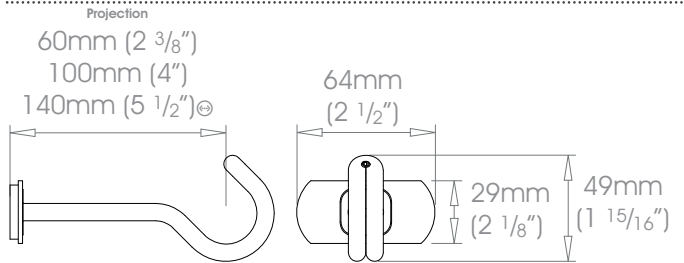

Finishes

Polished • Natural Steel • Brass Toned • Matte Brass Toned • Antique Brass® • Bronzed® • Oil Rubbed • Waxed • Flint®
Coat Options © Satin

19mm (3/4")

25mm (1")

38mm (1 1/2")

50mm (2")