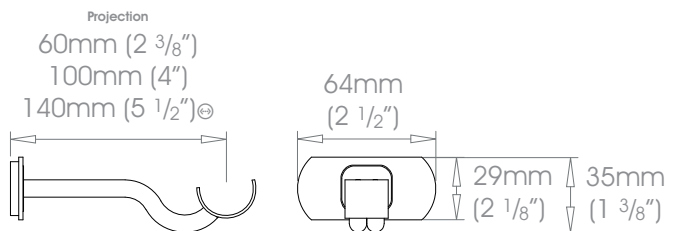

Finishes Polished • Natural Steel • Brass Toned • Matte Brass Toned • Antique Brass® • Bronzed® • Oil Rubbed • Waxed • Flint®
Coat Options © Satin

19mm (3/4")

25mm (1")

38mm (1 1/2")

50mm (2")