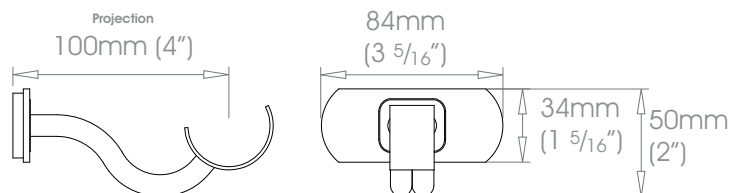

Finishes Polished • Natural Steel • Brass Toned • Matte Brass Toned • Antique Brass® • Bronzed® • Oil Rubbed • Waxed • Flint®
Coat Options © Satin

19mm (3/4")

25mm (1")

38mm (1 1/2")

50mm (2")