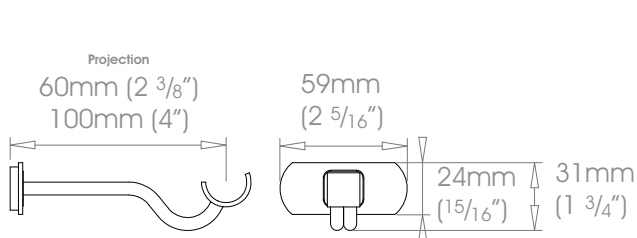

Finishes Polished • Natural Steel • Brass Toned • Matte Brass Toned • Antique Brass® • Bronzed® • Oil Rubbed • Waxed • Flint®
Coat Options © Satin

19mm (3/4")

25mm (1")

38mm (1 1/2")

50mm (2")