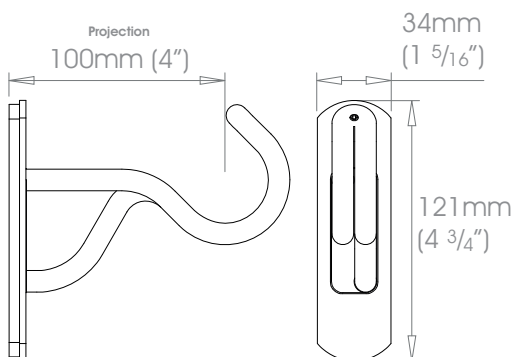

Finishes

Polished • Natural Steel • Brass Toned • Matte Brass Toned • Antique Brass® • Bronzed® • Oil Rubbed • Waxed • Flint®
Coat Options © Satin

19mm (3/4")

25mm (1")

38mm (1 1/2")

50mm (2")