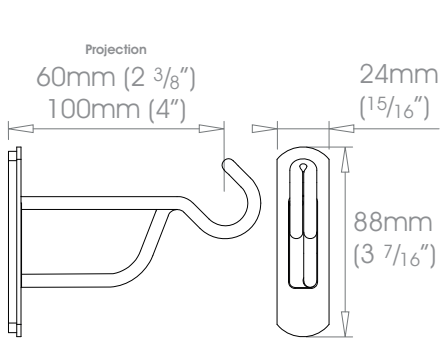

Finishes

Polished • Natural Steel • Brass Toned • Matte Brass Toned • Antique Brass® • Bronzed® • Oil Rubbed • Waxed • Flint®
Coat Options © Satin

19mm (3/4")

25mm (1")

38mm (1 1/2")

50mm (2")