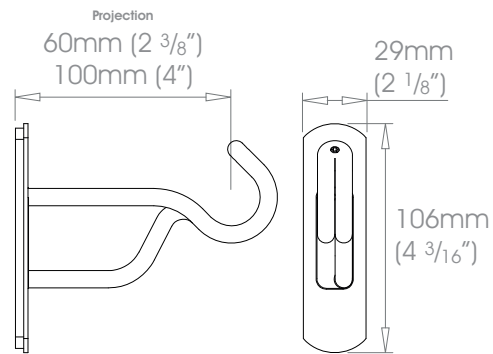

Finishes

Polished • Natural Steel • Brass Toned • Matte Brass Toned • Antique Brass® • Bronzed® • Oil Rubbed • Waxed • Flint®
Coat Options © Satin

19mm (3/4")

25mm (1")

38mm (1 1/2")

50mm (2")