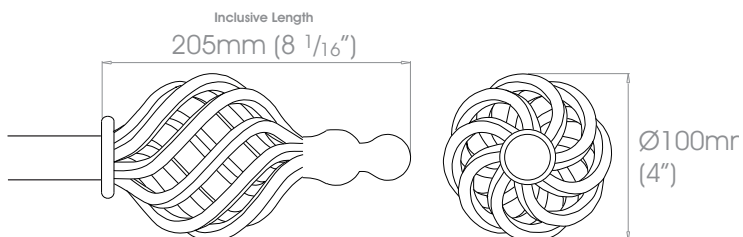

ⓘ Please note that due to manufacturing process's size and shape may vary slightly to shown diagram.

**Finishes** Polished • Natural Steel • Brass Toned • Matte Brass Toned • Antique Brass® • Bronzed® • Oil Rubbed • Waxed • Flint®  
**Coat Options** © Satin

19mm (3/4")

25mm (1")

38mm (1 1/2")

50mm (2") - NOT AVAILABLE