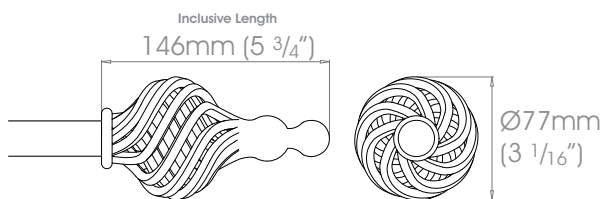

ⓘ Please note that due to manufacturing process's size and shape may vary slightly to shown diagram.

**Finishes** Polished • Natural Steel • Brass Toned • Matte Brass Toned • Antique Brass® • Bronzed® • Oil Rubbed • Waxed • Flint®  
**Coat Options** © Satin

19mm (3/4")

25mm (1")

38mm (1 1/2")

50mm (2") - NOT AVAILABLE