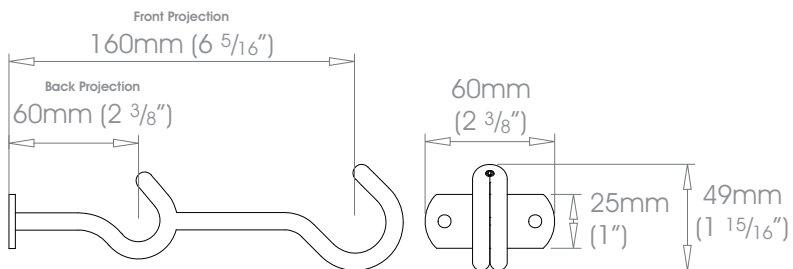

**Finishes** Polished • Natural Steel • Brass Toned • Matte Brass Toned • Antique Brass® • Bronzed® • Oil Rubbed • Waxed • Flint®  
**Coat Options** © Satin

**F25mm (1") B19mm (3/4")**

**F38mm (1 1/2") B25mm (1")**