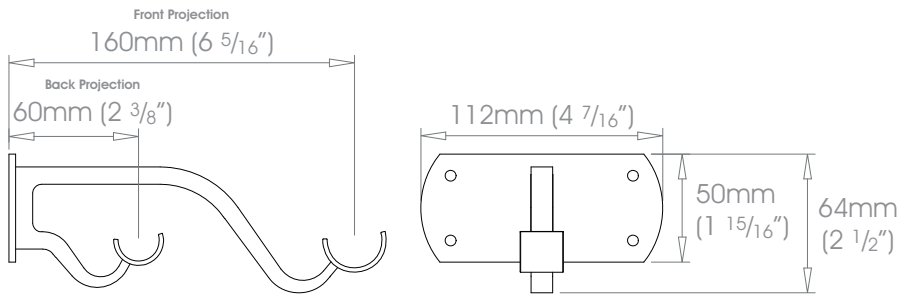

Finishes

Polished • Natural Steel • Brass Toned • Matte Brass Toned • Antique Brass® • Bronzed® • Oil Rubbed • Waxed • Flint®
Coat Options © Satin

F25mm (1") B19mm (3/4")

F38mm (1 1/2") B25mm (1")