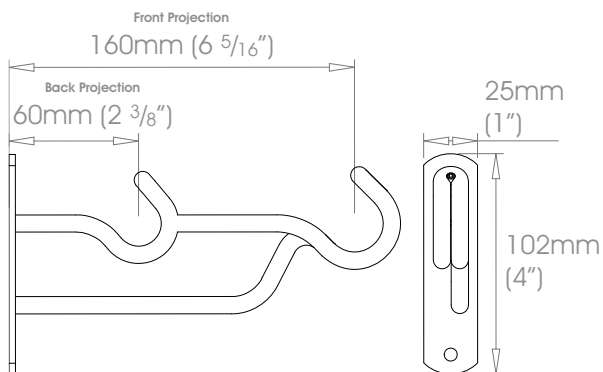

Finishes Polished • Natural Steel • Brass Toned • Matte Brass Toned • Antique Brass® • Bronzed® • Oil Rubbed • Waxed • Flint®
Coat Options © Satin

F25mm (1") B19mm (3/4")

F38mm (1 1/2") B25mm (1")