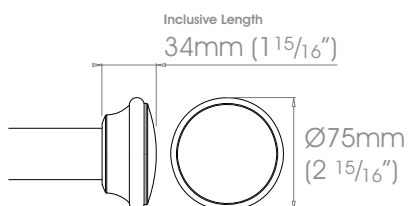

Finishes Polished • Natural Steel • Brass Toned • Matte Brass Toned • Antique Brass® • Bronzed® • Oil Rubbed • Waxed • Flint®
Coat Options © Satin

19mm (3/4")

25mm (1")

38mm (1 1/2")

50mm (2")