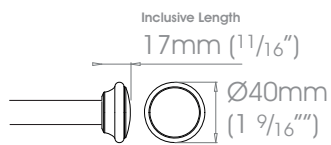

Finishes Polished • Natural Steel • Brass Toned • Matte Brass Toned • Antique Brass® • Bronzed® • Oil Rubbed • Waxed • Flint®
Coat Options © Satin

19mm (3/4")

25mm (1")

38mm (1 1/2")

50mm (2")