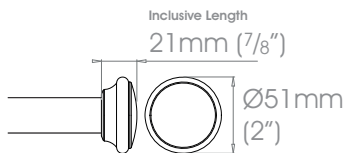

Finishes Polished • Natural Steel • Brass Toned • Matte Brass Toned • Antique Brass® • Bronzed® • Oil Rubbed • Waxed • Flint®
Coat Options © Satin

19mm (3/4")

25mm (1")

38mm (1 1/2")

50mm (2")