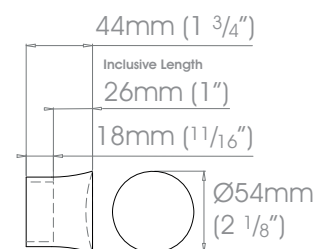

Finishes Polished • Natural Steel • Brass Toned • Matte Brass Toned • Antique Brass® • Bronzed® • Oil Rubbed • Waxed • Flint®
Coat Options © Satin

19mm (3/4")

25mm (1")

38mm (1 1/2")

50mm (2")