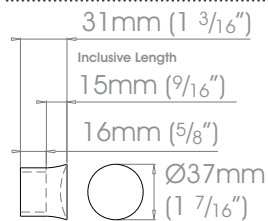

Finishes Polished • Natural Steel • Brass Toned • Matte Brass Toned • Antique Brass® • Bronzed® • Oil Rubbed • Waxed • Flint®
Coat Options © Satin

19mm (3/4")

25mm (1")

38mm (1 1/2")

50mm (2")