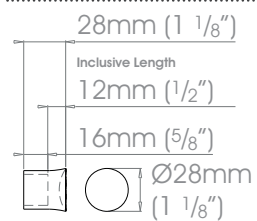

Finishes Polished • Natural Steel • Brass Toned • Matte Brass Toned • Antique Brass® • Bronzed® • Oil Rubbed • Waxed • Flint®
Coat Options © Satin

19mm (3/4")

25mm (1")

38mm (1 1/2")

50mm (2")