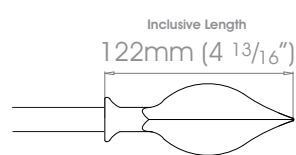

Please note that due to manufacturing process's size and shape may vary slightly to shown diagram.

Finishes

Polished • Natural Steel • Brass Toned • Matte Brass Toned • Antique Brass® • Bronzed® • Oil Rubbed • Waxed • Flint®
Coat Options © Satin

19mm (3/4")

25mm (1")

38mm (1 1/2") - NOT AVAILABLE

50mm (2") - NOT AVAILABLE