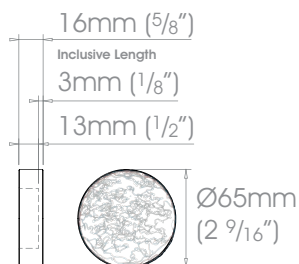

Finishes Polished • Natural Steel • Brass Toned • Matte Brass Toned • Antique Brass® • Bronzed® • Oil Rubbed • Waxed • Flint®
Coat Options ☉ Satin

19mm (3/4")

25mm (1")

38mm (1 1/2")

50mm (2")