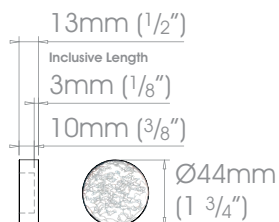

Finishes Polished • Natural Steel • Brass Toned • Matte Brass Toned • Antique Brass® • Bronzed® • Oil Rubbed • Waxed • Flint®
Coat Options ☉ Satin

19mm (3/4")

25mm (1")

38mm (1 1/2")

50mm (2")