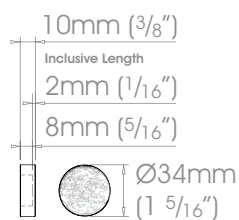

Finishes Polished • Natural Steel • Brass Toned • Matte Brass Toned • Antique Brass® • Bronzed® • Oil Rubbed • Waxed • Flint®
Coat Options ☉ Satin

19mm (3/4")

25mm (1")

38mm (1 1/2")

50mm (2")