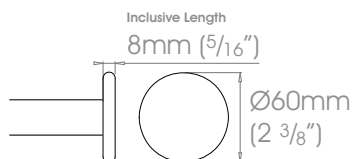

Finishes

Polished • Natural Steel • Brass Toned • Matte Brass Toned • Antique Brass® • Bronzed® • Oil Rubbed • Waxed • Flint®
Coat Options © Satin

19mm (3/4")

25mm (1")

38mm (1 1/2")

50mm (2")