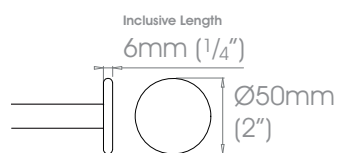

Finishes

Polished • Natural Steel • Brass Toned • Matte Brass Toned • Antique Brass® • Bronzed® • Oil Rubbed • Waxed • Flint®
Coat Options © Satin

19mm (3/4")

25mm (1")

38mm (1 1/2")

50mm (2")