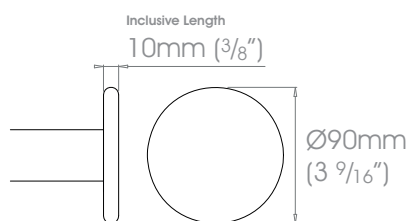

Finishes

Polished • Natural Steel • Brass Toned • Matte Brass Toned • Antique Brass® • Bronzed® • Oil Rubbed • Waxed • Flint®
Coat Options © Satin

19mm (3/4")

25mm (1")

38mm (1 1/2")

50mm (2")