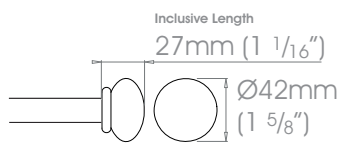

Finishes Polished • Natural Steel • Brass Toned • Matte Brass Toned • Antique Brass® • Bronzed® • Oil Rubbed • Waxed • Flint®
Coat Options ☉ Satin

19mm (3/4")

25mm (1")

38mm (1 1/2")

50mm (2")