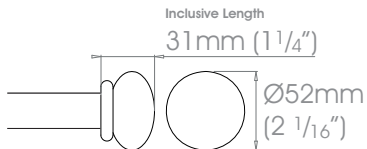

Finishes Polished • Natural Steel • Brass Toned • Matte Brass Toned • Antique Brass® • Bronzed® • Oil Rubbed • Waxed • Flint®
Coat Options ☉ Satin

19mm (3/4")

25mm (1")

38mm (1 1/2")

50mm (2")