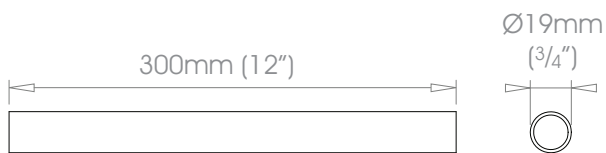

**Finishes**

Polished • Natural Steel • Brass Toned • Matte Brass Toned • Antique Brass® • Bronzed® • Oil Rubbed • Waxed • Flint®  
**Coat Options** © Satin

---

**19mm (3/4")**

**25mm (1")**

---

**38mm (1 1/2")**

**50mm (2")**