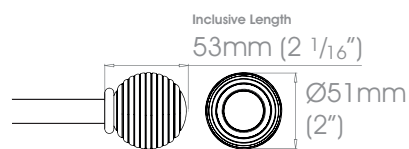

**Finishes** Polished • Natural Steel • Brass Toned • Matte Brass Toned • Antique Brass® • Bronzed® • Oil Rubbed • Waxed • Flint®  
**Coat Options** ☉ Satin

19mm (3/4")

25mm (1")

38mm (1 1/2") - NOT AVAILABLE

50mm (2") - NOT AVAILABLE