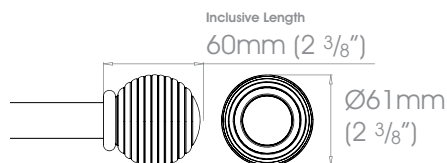

**Finishes** Polished • Natural Steel • Brass Toned • Matte Brass Toned • Antique Brass® • Bronzed® • Oil Rubbed • Waxed • Flint®  
**Coat Options** ☉ Satin

19mm (3/4")

25mm (1")

38mm (1 1/2") - NOT AVAILABLE

50mm (2") - NOT AVAILABLE