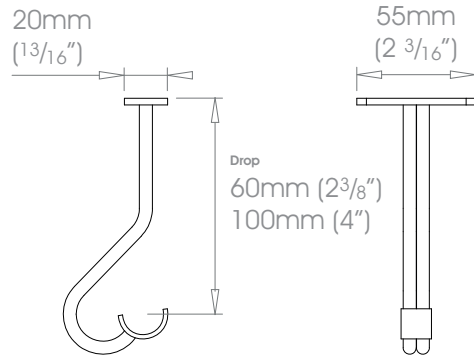

Finishes

Polished • Natural Steel • Brass Toned • Matte Brass Toned • Antique Brass® • Bronzed® • Oil Rubbed • Waxed • Flint®
Coat Options © Satin

19mm (3/4")

25mm (1")

38mm (1 1/2")

50mm (2") - NOT AVAILABLE