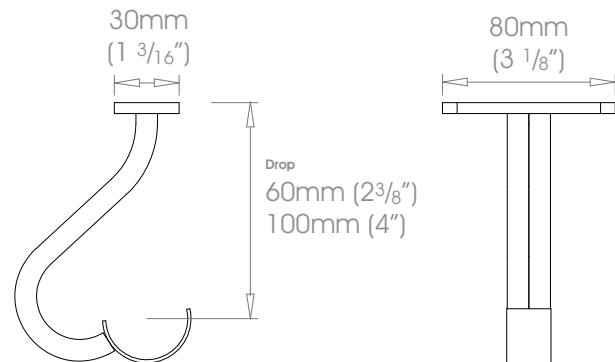

Finishes

Polished • Natural Steel • Brass Toned • Matte Brass Toned • Antique Brass® • Bronzed® • Oil Rubbed • Waxed • Flint®
Coat Options © Satin

19mm (3/4")

25mm (1")

38mm (1 1/2")

50mm (2") - NOT AVAILABLE