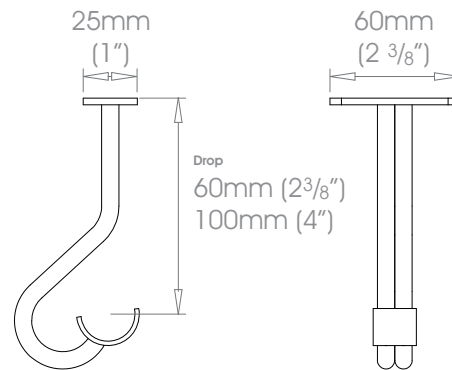

Finishes

Polished • Natural Steel • Brass Toned • Matte Brass Toned • Antique Brass® • Bronzed® • Oil Rubbed • Waxed • Flint®
Coat Options © Satin

19mm (3/4")

25mm (1")

38mm (1 1/2")

50mm (2") - NOT AVAILABLE