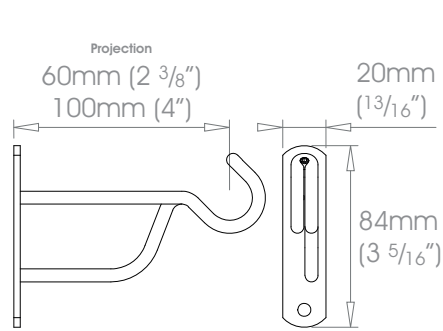

Finishes

Polished • Natural Steel • Brass Toned • Matte Brass Toned • Antique Brass® • Bronzed® • Oil Rubbed • Waxed • Flint®
Coat Options © Satin

19mm (3/4")

25mm (1")

38mm (1 1/2")

50mm (2")