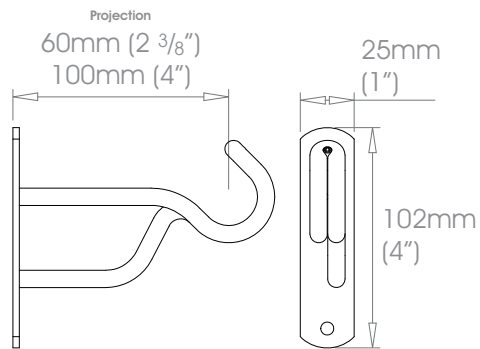

Finishes

Polished • Natural Steel • Brass Toned • Matte Brass Toned • Antique Brass® • Bronzed® • Oil Rubbed • Waxed • Flint®
Coat Options © Satin

19mm (3/4")

25mm (1")

38mm (1 1/2")

50mm (2")