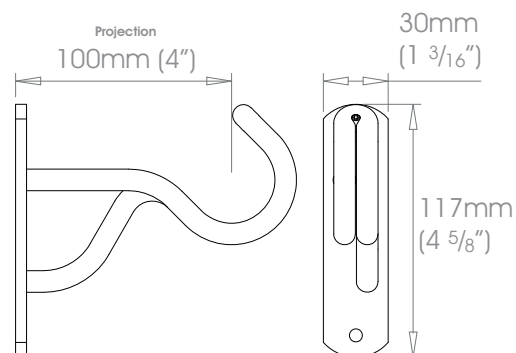

Finishes

Polished • Natural Steel • Brass Toned • Matte Brass Toned • Antique Brass® • Bronzed® • Oil Rubbed • Waxed • Flint®
Coat Options © Satin

19mm (3/4")

25mm (1")

38mm (1 1/2")

50mm (2")