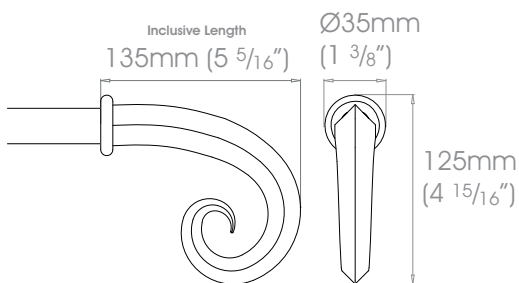

Please note that due to manufacturing process's size and shape may vary slightly to shown diagram.

Finishes

Polished • Natural Steel • Brass Toned • Matte Brass Toned • Antique Brass® • Bronzed® • Oil Rubbed • Waxed • Flint®
Coat Options © Satin

19mm (3/4")

25mm (1")

38mm (1 1/2") - NOT AVAILABLE

50mm (2") - NOT AVAILABLE