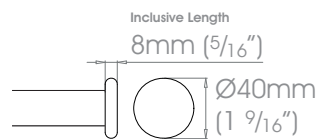

**Finishes** Polished • Natural Steel • Brass Toned • Matte Brass Toned • Antique Brass® • Bronzed® • Oil Rubbed • Waxed • Flint®  
**Coat Options** © Satin

19mm (3/4")

25mm (1")

38mm (1 1/2")

50mm (2")