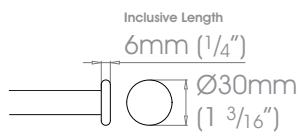

**Finishes** Polished • Natural Steel • Brass Toned • Matte Brass Toned • Antique Brass® • Bronzed® • Oil Rubbed • Waxed • Flint®  
**Coat Options** © Satin

19mm (3/4")

25mm (1")

38mm (1 1/2")

50mm (2")