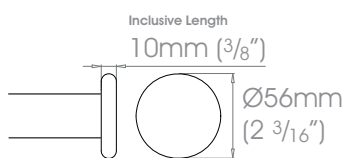

**Finishes** Polished • Natural Steel • Brass Toned • Matte Brass Toned • Antique Brass® • Bronzed® • Oil Rubbed • Waxed • Flint®  
**Coat Options** © Satin

19mm (3/4")

25mm (1")

38mm (1 1/2")

50mm (2")